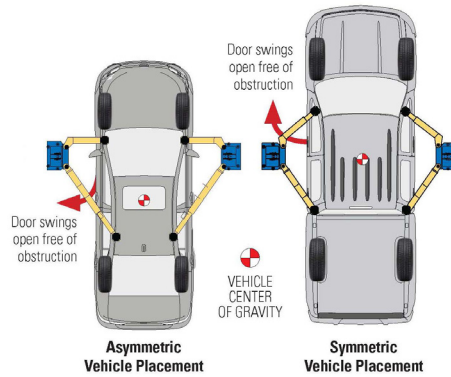

### FEATURES:

- Symmetrical column design
- Spot-Rite™ 3-stage front arm design - spot vehicles asymmetrically or symmetrically
- Top mounted Direct-Pull lifting technology
- Cylinder rod concealed inside carriage
- Adjustable width options
- Single point lock release
- Powder coated finish
- Includes adapter storage bracket
- ALI Certified

### Spot-Rite™ 3-Stage Front Arm Design

accommodates vehicle spotting both symmetrically and asymmetrically. Position the vehicle doors in front of or behind the lift columns to prevent door damage and allow easy technician access!